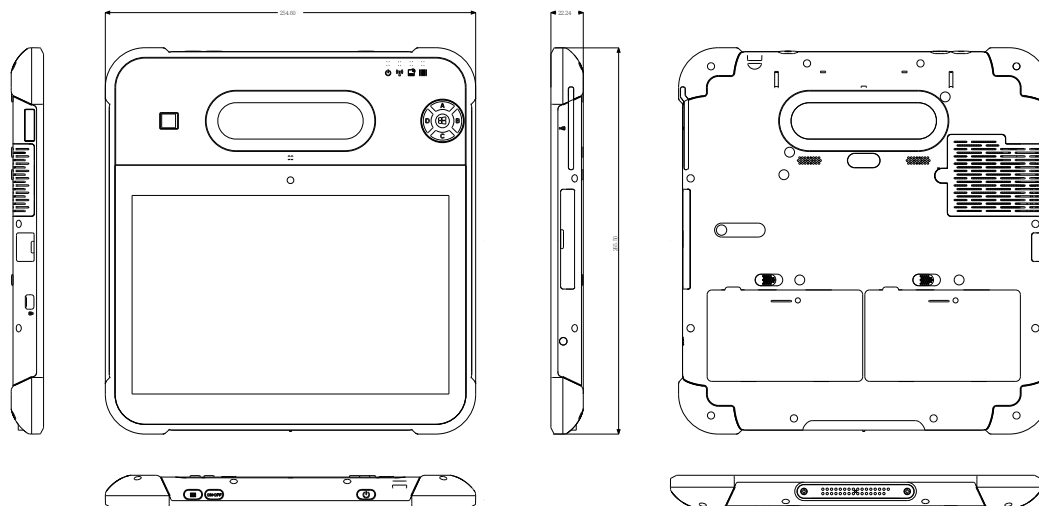

## 10.1" Rugged Industrial Tablet

### Main Features

- 10" High Resolution Panel
- PCAP Multi-Touch Display
- IP65 Rated
- Military Drop Protection

## Mechanical & Environmental

<b>Dimensions</b>	10.43" x 10.00" x 0.87" (L,W,D)
<b>Weight</b>	Under 2.2lbs (1Kg)
<b>Wall Mount</b>	Supports 75mm & 100mm VESA Mounting Holes using Optional VESA Mount
<b>Environment</b>	Ambient Temperature: 0°C~40°C (operating)
<b>Certifications</b>	FCC-B, CE, SAR, UN38.3, MIL-STD-810G (516.6-VI. Transit drop test)

## Input/Output

<b>I/O Ports</b>	<ul style="list-style-type: none"> <li>1x USB 3.0</li> <li>1x DC-in Jack</li> <li>1x Audio Jack</li> <li>1x Docking</li> <li>1x Kensington cable lock slot with star-shaped screw</li> </ul>
<b>Audio</b>	<ul style="list-style-type: none"> <li>2x 1W Stereo Speaker</li> <li>1x Internal MIC</li> <li>1x Combo Jack</li> </ul>