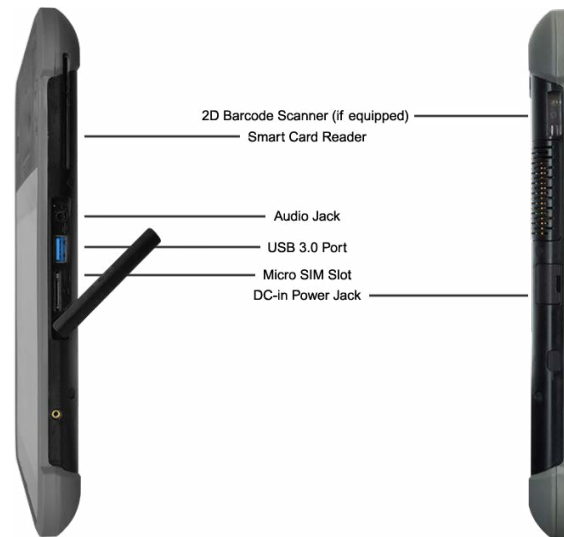

## 10.1" Rugged Industrial Tablet

### Main Features

- 10" High Resolution Panel
- PCAP Multi-Touch Display
- IP65 Rated
- Military Drop Protection

## Mechanical & Environmental

<b>Dimensions</b>	10.43" x 10.00" x 0.87" (L,W,D)
<b>Weight</b>	Under 2.2lbs (1Kg)
<b>Wall Mount</b>	Supports 75mm & 100mm VESA Mounting Holes using Optional VESA Mount
<b>Environment</b>	Ambient Temperature: 0°C~40°C (operating)
<b>Certifications</b>	FCC-B, CE, SAR, UN38.3, MIL-STD-810G (516.6-VI. Transit drop test)

## Input/Output

<b>I/O Ports</b>	<ul style="list-style-type: none"> <li>1x USB 3.0</li> <li>1x DC-in Jack</li> <li>1x Audio Jack</li> <li>1x Docking</li> <li>1x Kensington cable lock slot with star-shaped screw</li> </ul>
<b>Audio</b>	<ul style="list-style-type: none"> <li>2x 1W Stereo Speaker</li> <li>1x Internal MIC</li> <li>1x Combo Jack</li> </ul>